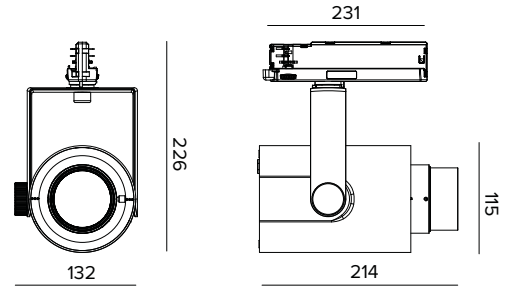

T034ZMP930CADB | RAY 115 ZOOM

Professional adjustable LED projector with a variable light beam opening

The fixture's photometric values can be found on the following pages

The figures on the drawing are expressed in mm.

Colour and finish: Deep black

Dimensions: 115

Weight: 1.2Kg

Version: ZOOM PRECISION

Degree of protection: IP20

ELECTRICAL CHARACTERISTICS

CASAMBI electronic driver integrated into the track adapter.

Fixture Power: 29W